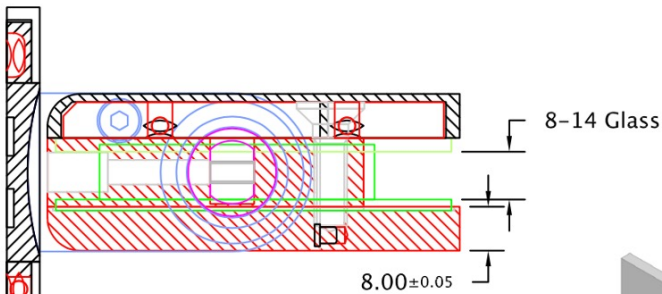

PHOENIX
ARCHITECTURAL
GLASS + METAL

www.phx.glass

ph # 1 305 753 4708

4235 Federal Hwy.
Miami, FL 33137

IPCARI – Hydraulic Hinge System

Designed for interior and exterior use, the IPCARI – Hydraulic Hinge System eliminates the need for floor-mounted or over-head closing devices.

The IPCARI Hydraulic Hinge System includes a “top” and “bottom” hinge and is sold as a kit.

- Wall-Mount 90°; and, Glass-to-Glass 180° formats available.
- Hold Open / Non Hold Open formats available.
- Tension & closing speed easily adjusts without the need for glass removal / dis-assembly.
- Standard & custom finishes available.
- Private label branding available.

QUALITY ▫ SERVICE ▫ VALUE = PHOENIX AG+M

Unmarked corner chamfer: R0.2 or 0.2×45°
Unmarked tolerance: ±0.1