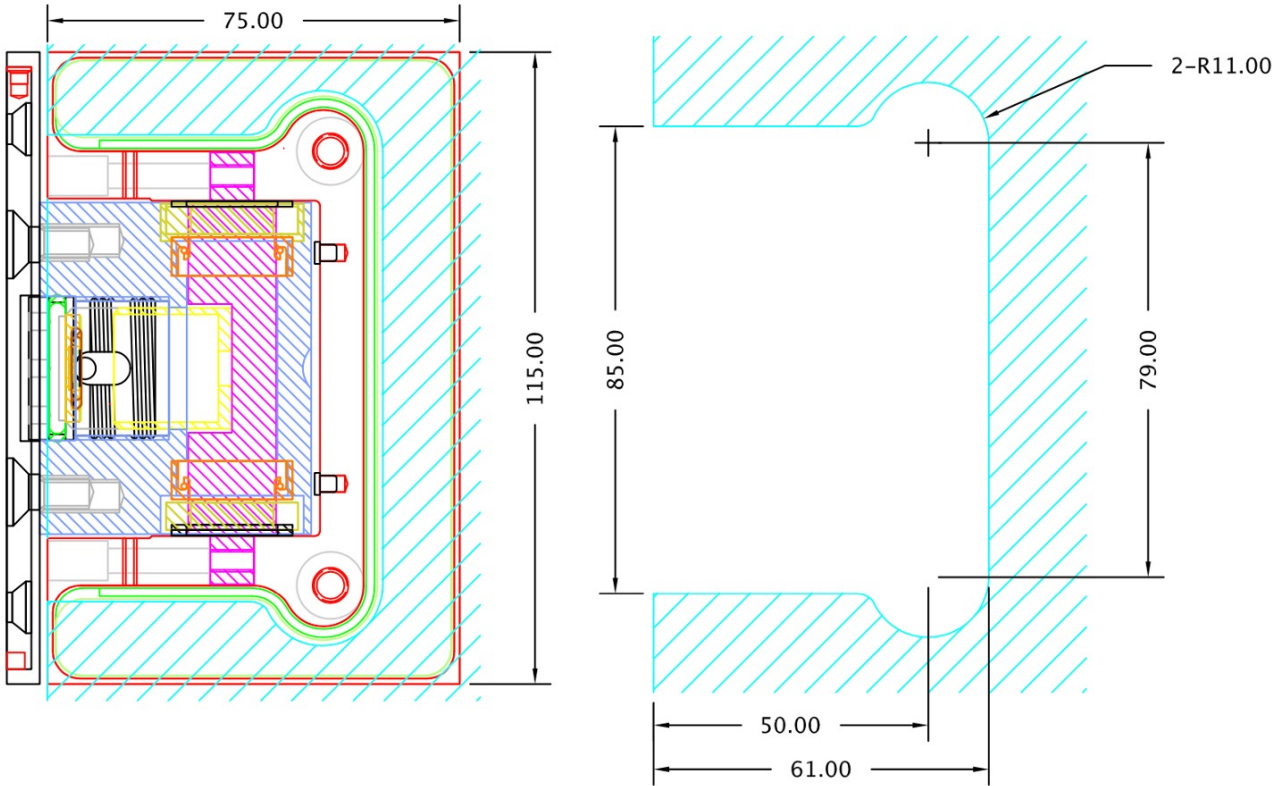

PHOENIX
ARCHITECTURAL
GLASS + METAL

www.phx.glass

ph # 1 305 753 4708

4235 Federal Hwy.
Miami, FL 33137

IPCARI – Hydraulic Hinge System

Designed for interior and exterior use, the IPCARI – Hydraulic Hinge System eliminates the need for floor-mounted or over-head closing devices.

The IPCARI Hydraulic Hinge System includes a “top” and “bottom” hinge and is sold as a kit.

- Wall-Mount 90°; and, Glass-to-Glass 180° formats available.
- Hold Open / Non Hold Open formats available.
- Tension & closing speed easily adjusts without the need for glass removal / dis-assembly.
- Standard & custom finishes available.
- Private label branding available.

QUALITY ▫ SERVICE ▫ VALUE = PHOENIX AG+M

Unmarked corner chamfer: R0.2 or 0.2×45°
Unmarked tolerance: ±0.1