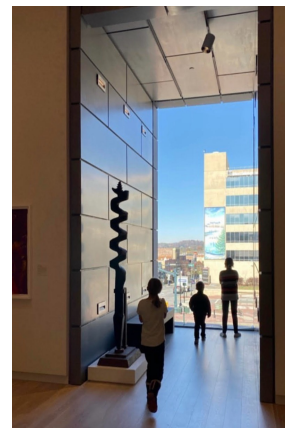

INSULATED & LOW-E

129 x 512"

Double & Triple Glazed
Subject to Coating Availability

SILKSCREEN PRINTED

102 x 236"

DIGITALLY PRINTED

102 x 315"

BENT / CURVED

129 girth x 315"

Subject to Glass Thickness & Radius
Compound + Multi-Bend Available

Phoenix AG+M maintains strict quality control procedures ensuring our JUMBO / OVER-SIZED GLASS is made to the proper specifications. Additionally, we have vast experience packaging and transporting JUMBO / OVER-SIZED GLASS ensuring the safe & efficient delivery of your materials.