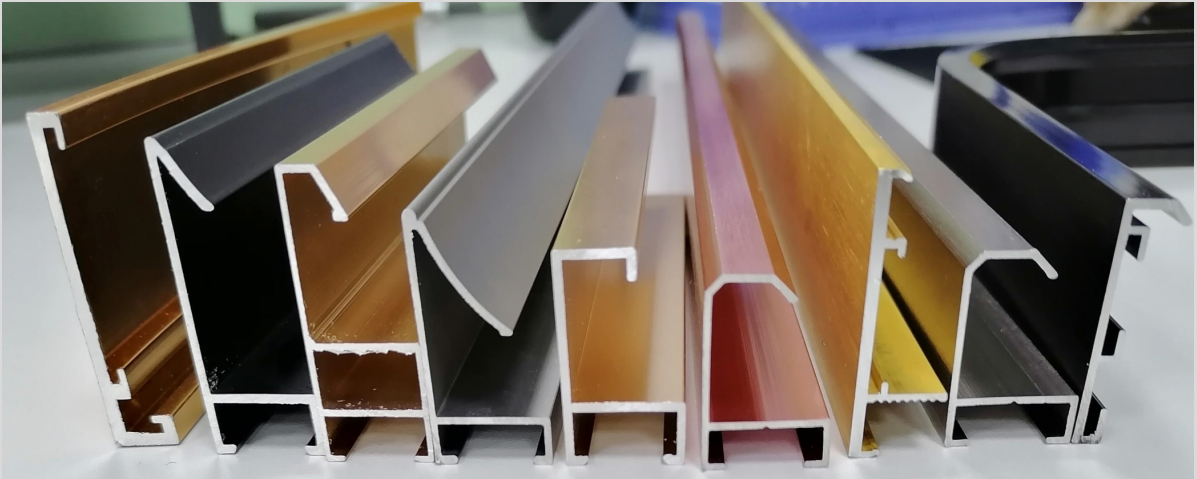

Gold Finish

White Finish

Brass Finish

Black Finish

Aluminum Framed Mirrors are available in variety of standard colors including:

- Black
- Gold
- Silver
- White
- Rose gold
- Champagne

Framing surface treatments also include glossy & matte.