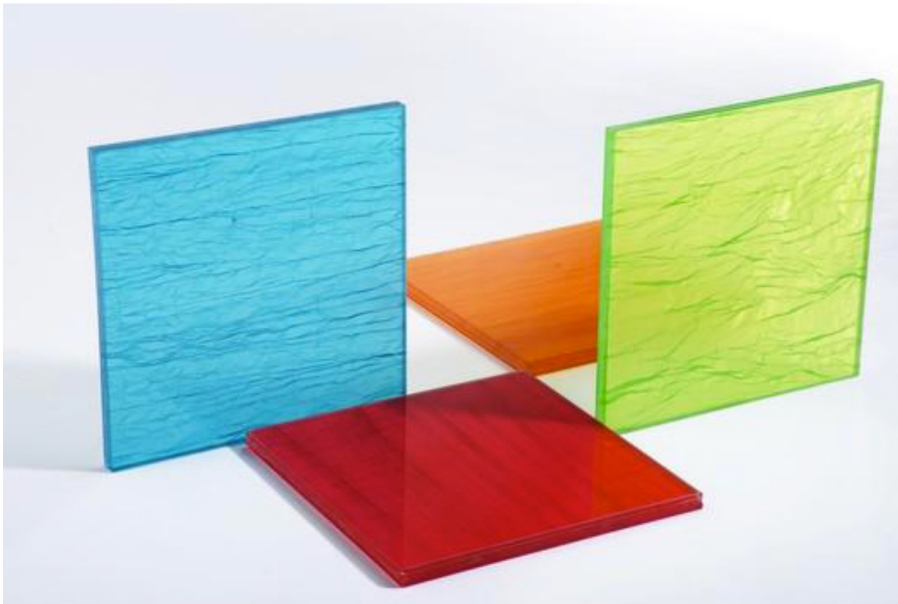

**PHOENIX**  
ARCHITECTURAL  
GLASS + METAL

www.phx.glass  
ph # 1 305 753 4708  
4235 Federal Hwy.  
Miami, FL 33137

*Embedded / Resina X Laminated Glass*

QUALITY ▫ SERVICE ▫ VALUE = PHOENIX AG+M