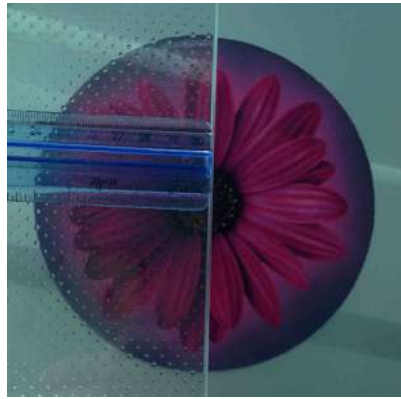

US District Court
Salt Lake City, UT

Spyrograte
SFO (airport)

Massa
Scottsdale, AZ

ESPN Studio
New York, NY

QUALITY ▫ SERVICE ▫ VALUE = PHOENIX AG+M

Designed to inspire confidence and maximize transparency, Phoenix AG+M Anti-Slip Glass is produced on low-iron glass, laminated with SentryGlas® interlayer. We offer a large variety of anti-slip options in transparent, translucent and opaque formats.