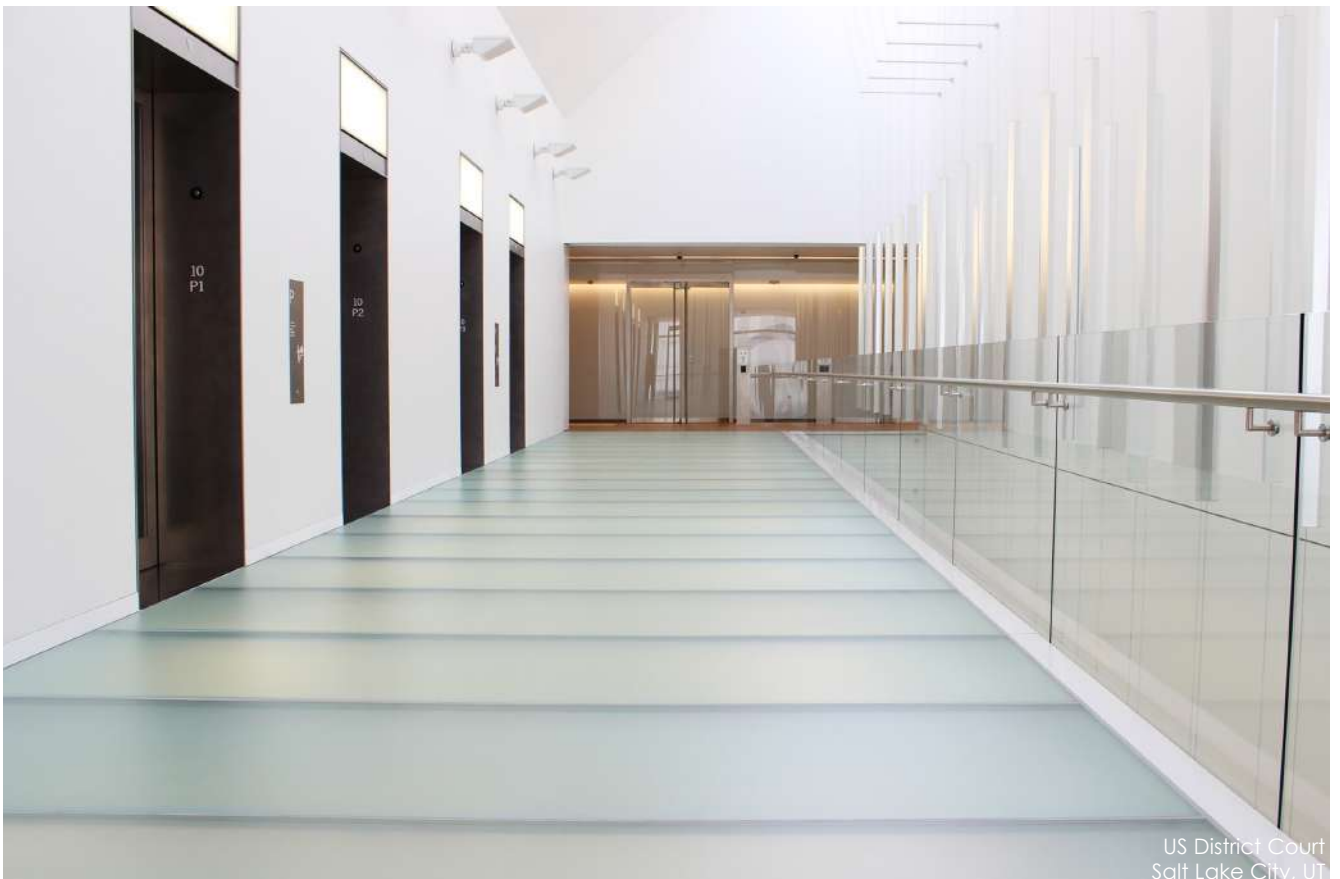

US District Court
Salt Lake City, UT

Spyrograte
SFO (airport)

Massa
Scottsdale, AZ

ESPN Studio
New York, NY

QUALITY ▫ SERVICE ▫ VALUE = PHOENIX AG+M

Designed to inspire confidence and maximize transparency, Phoenix AG+M Anti-Slip Glass is produced on low-iron glass, laminated with SentryGlas® interlayer. We offer a large variety of anti-slip options in transparent, translucent and opaque formats.