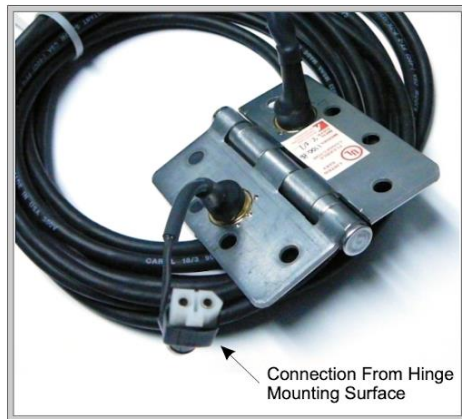

Switchable Privacy Glass – Framed Door Solution

The Phoenix AG+M Electrified Hinge is the ideal solution ensuring proper electrification for fully framed Switchable Privacy Glass / Smart Glass Doors. This hinge is **NON-LOAD BEARING & MUST BE INSTALLED AS THE CENTER HINGE WITH A MINIMUM OF TWO STANDARD STRUCTURAL HINGES.**

Hinge Features:

- Hinge Face Looks Like Standard Door Hinge; Perfect Integration
- Custom Milled From Standard Size Hinges Ensuring Exact Fit
- UL Listing Assures User The Product Is Tested And Safe
- Quick And Simple Installation Makes Hinge Easy To Use
- Available In Most Any Standard Finish Or May Special Order