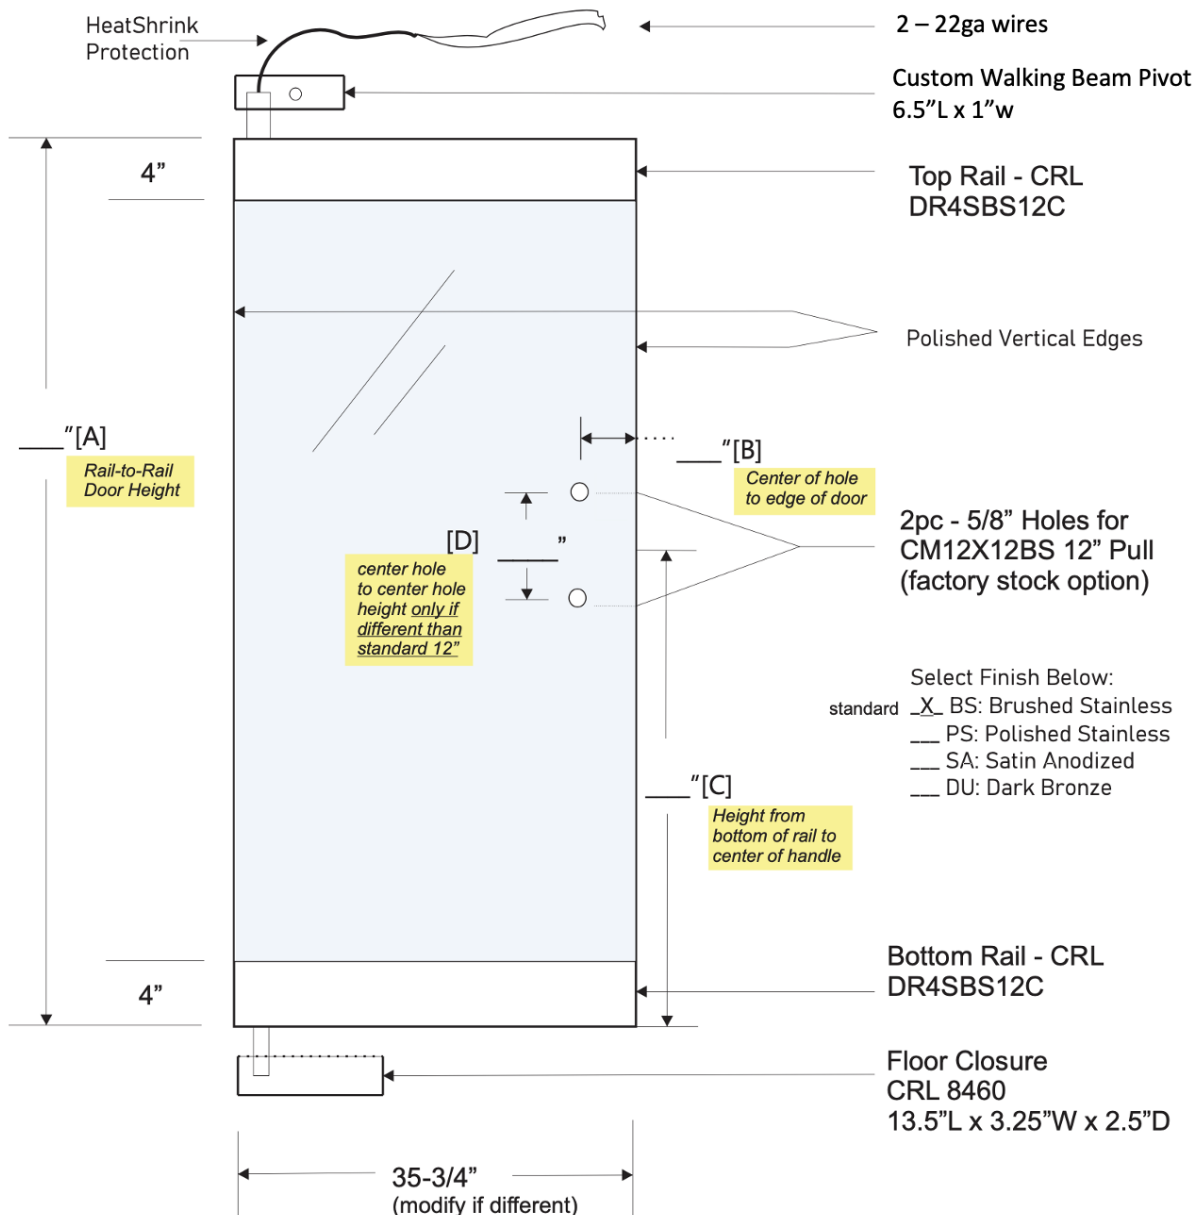

Switchable Privacy Glass – Frameless Door Solution

The Phoenix AG+M Switchable Privacy Glass / Smart Glass Door ships to the glazier fully-assembled and ready to be hung. The opening should be prepared by installing the appropriate receiving equipment to allow for proper door function.

Our proprietary Walking Beam Upper Pivot System ensures proper electrical transfer to the glazing panel. The information indicated the basic door type. For custom configurations please contact Phoenix AG+M.