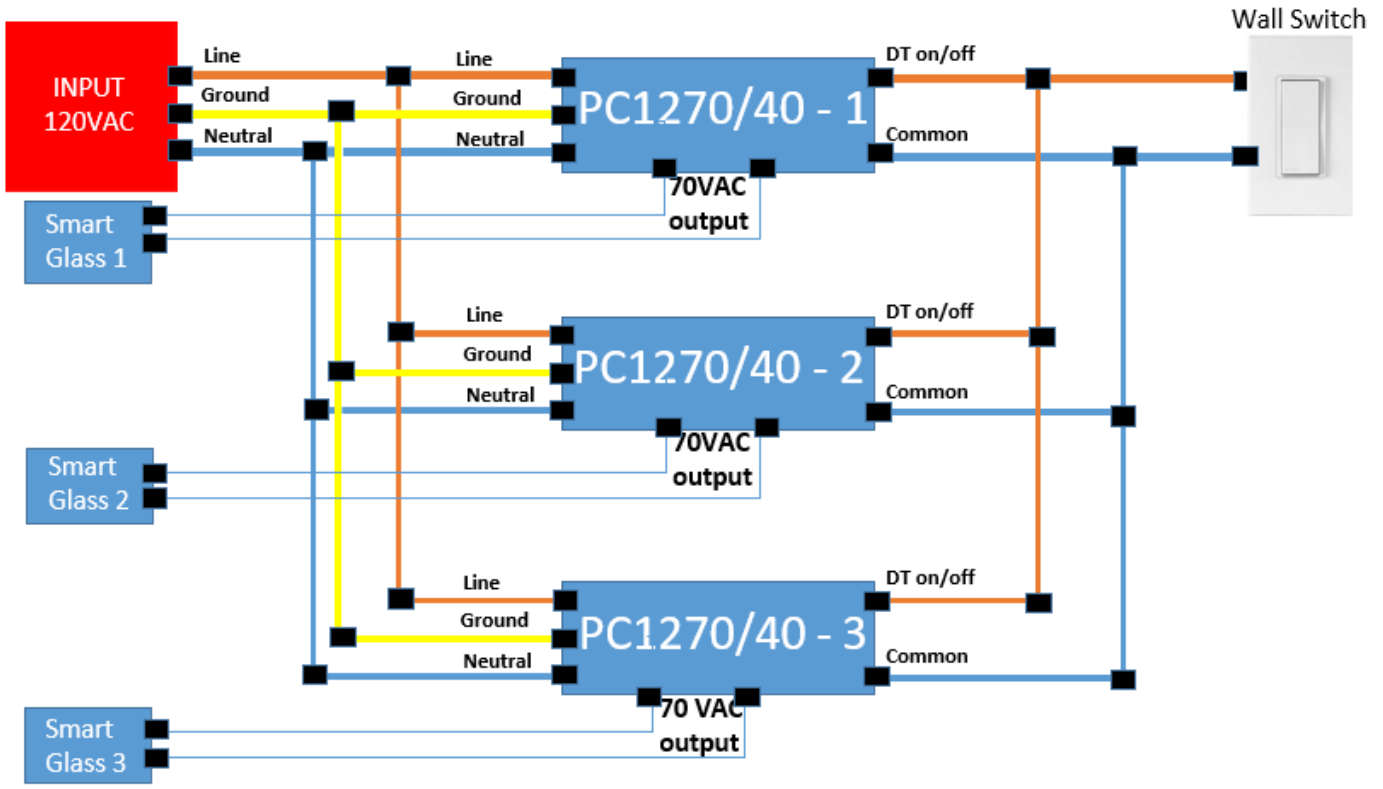

Wiring Schematic for Multiple Controllers Via a Single Switch

Multiple Power Controller diagram \ Single Switch