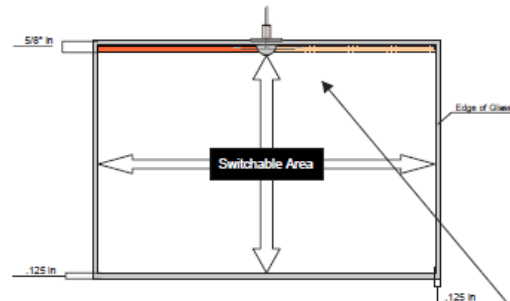

Power Leads:

Leads typically exit top center horizontal of panel - 10' pigtail standard

WARNING
DOW 1199 MUST OUT-GAS TO THE ATMOSPHERE DURING CURE. FRAMES WILL PREVENT PROPER CURING

Installs easily into traditional rails, channels, or frames