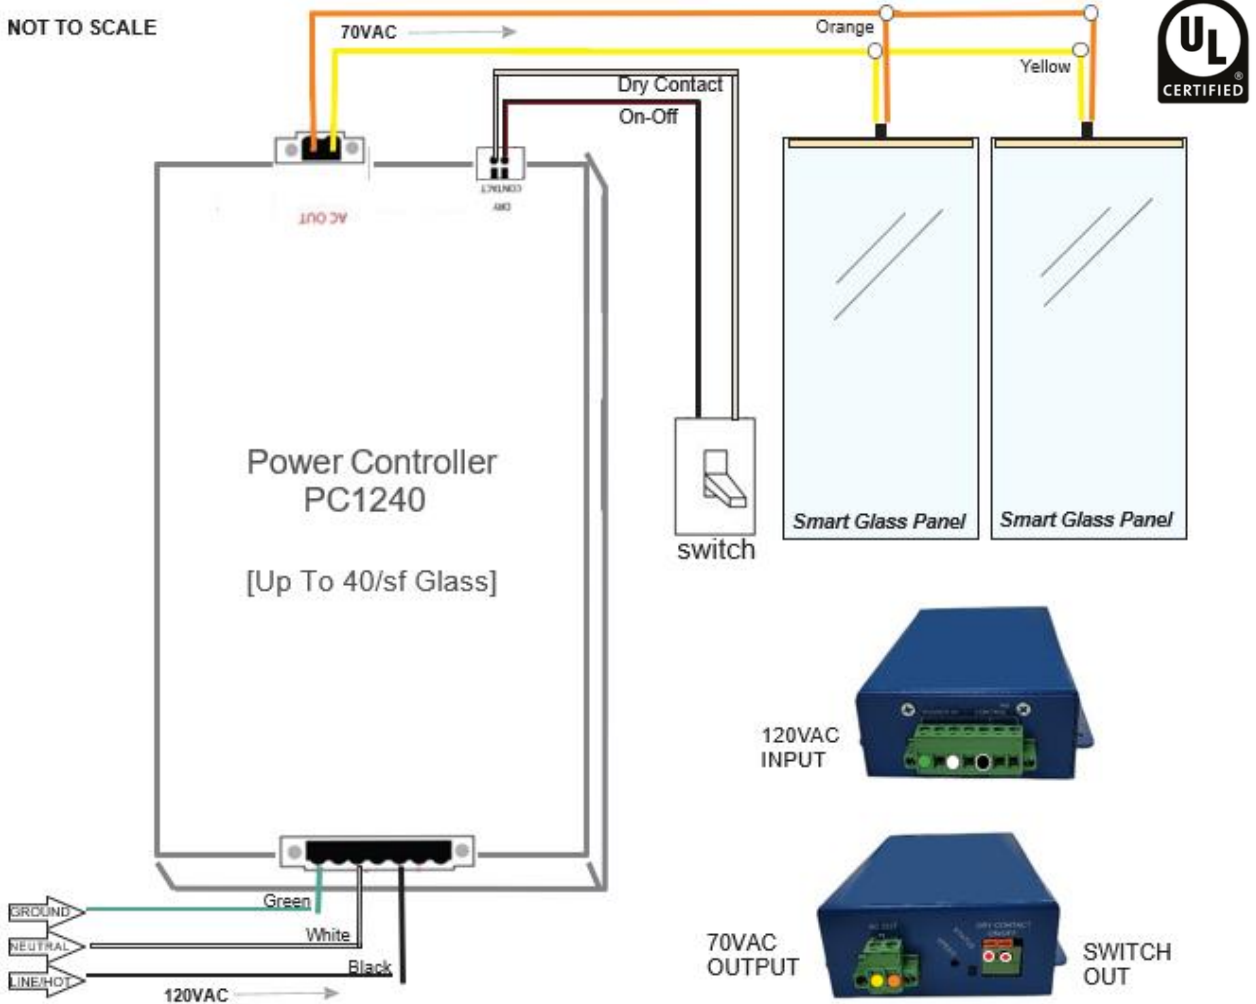

PC1240 Power Controller On/Off Wiring Schematic

Phoenix AG+M Switchable Privacy Glass / Smart Glass is delivered pre-wired (wire leads from the glass) for easy connection to our Power Module. All that is needed to control the glass is a dedicated light switch paired with the provided Power Module. Our system can also integrate with existing controllers at a smart-home or smart-business. There are a variety of ways to control our glass including - "Alexa, dim my glass!"

NOT TO SCALE

Specifications (No Timers Required)

Dimensions of Case:	4.9"L x 3"W x 1.4"H
Input Voltage:	110VAC, 50/60Hz, 450mA
Output Voltage:	70VAC, 50Hz, 600mA
Coverage Area:	40/sf
Output Channel:	One (1)
Operations:	On/Off
Mount:	Built In (flat surface)
Weight (controller only):	1 lbs.