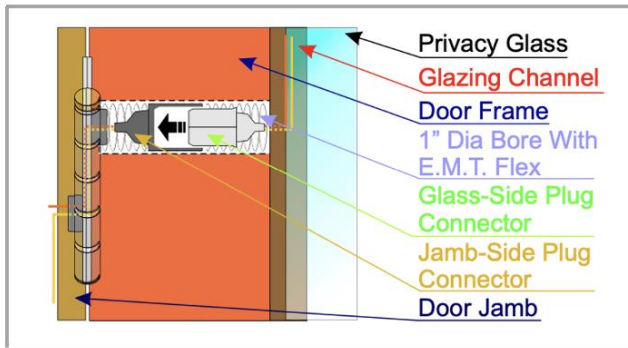

Switchable Privacy Glass – Frameless Door Solution

The Phoenix AG+M Switchable Privacy Glass / Smart Glass Door ships to the glazier fully-assembled and ready to be hung. The opening should be prepared by installing the appropriate receiving equipment to allow for proper door function.

Our proprietary Walking Beam Upper Pivot System ensures proper electrical transfer to the glazing panel. The information indicated the basic door type. For custom configurations please contact Phoenix AG+M.

Switchable Privacy Glass – Framed Door Solution

The Phoenix AG+M Electrified Hinge is the ideal solution ensuring proper electrification for fully framed Switchable Privacy Glass / Smart Glass Doors. This hinge is **NON-LOAD BEARING & MUST BE INSTALLED AS THE CENTER HINGE WITH A MINIMUM OF TWO STANDARD STRUCTURAL HINGES.**