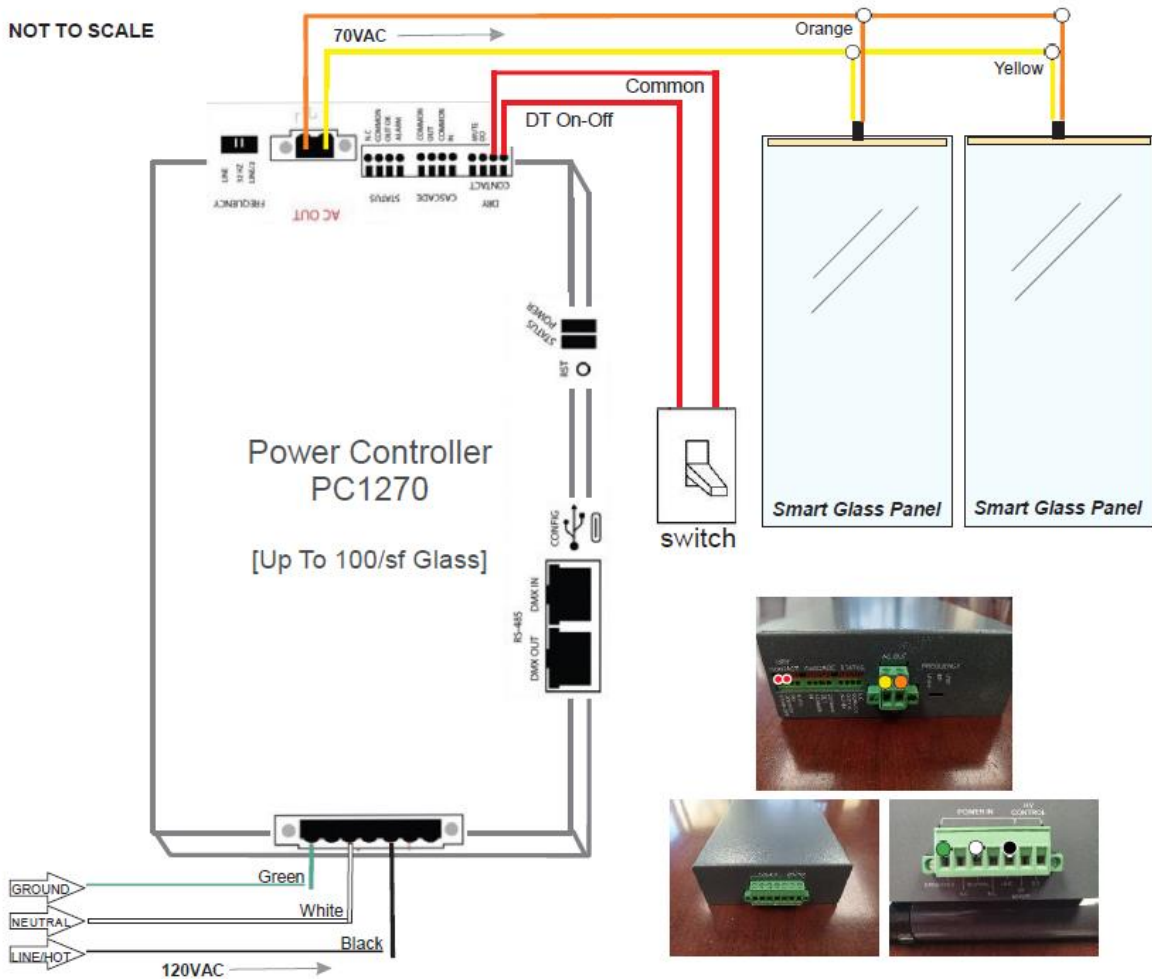

PRIVACY

SHADE

SECURITY

PARTITION

UV BLOCKING

PROJECTION

Wiring Diagram for PC1240/70 Power Controller/Switchable Smart Glass (typical) Installation

The PC1240/70 mounts directly to any Flat Surface. Each module can operate up to 100/sf Smart Glass. Input = 120VAC / Output = 70VAC.

ALL wiring is intended to be routed through conduit for safety.

Each Smart Glass panel features a 10' pigtail of two 18-ga wires. (one yellow / one orange) These get routed through conduit from the glass edge to the Power Control Box typically mounted above a drop ceiling, utility cabinet, or supply room.

Black, White, and Green wires from your breaker box get connected to the “Power In” connection block on the PC1240/70.

Yellow and Orange wires from your Smart Glass panel get connected to the “AC Out” connection block on the PC1240/70.

Your wires from the switch get connected to the “Dry Contact” connection block on the PC1240/70.

PC1270 Power Controller On/Off Wiring Schematic

Phoenix AG+M Switchable Privacy Glass / Smart Glass is delivered pre-wired (wire leads from the glass) for easy connection to our Power Module. All that is needed to control the glass is a dedicated light switch paired with the provided Power Module. Our system can also integrate with existing controllers at a smart-home or smart-business. There are a variety of ways to control our glass including - "Alexa, dim my glass!"