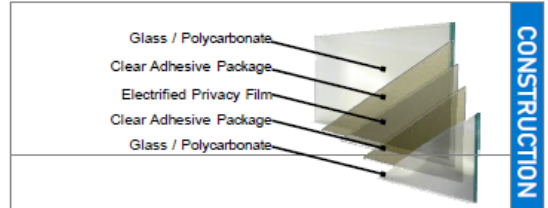

Function:

Provides instant visibility or privacy for a translucent, milky white, laminated panel to become transparent with the application of an electrical current to an embedded layer of PDLC liquid crystal particles.

Switching Action:

A variety of switching options are applicable from a basic single-pole light switch, smart phone app, or integration into home automation systems, standard and low voltage.

Method of Action:

Electrical current (70VAC) aligns randomized suspended liquid crystals to achieve desired transparency / privacy.

This product is manufactured per ANSI Z97.1 for laminated safety glass construction

Dimension:

Maximum width: 58" (1475mm)
Maximum length: 120" (3048mm)
Larger custom sizes available.

Thickness (Glass):

Maximum Thickness: (unlimited)
Minimum Thickness: 5/16" (7.9mm)
[average thicknesses @ 7/16" (11mm), 9/16" (14.2mm)]

Thickness (Polycarbonate):

Maximum Thickness: (unlimited)
Minimum Thickness: 1/16" (1.58mm)

Energy Data:

Input Power: 70VAC /50Hz
Operating Temp: -20 / 70°C
Energy Consumption: 1~3 watts/ sq meter
0 Watts in privacy state

Performance Data:

Parallel Light Transmission:
On: 78% / Total Light: 80%; Haze Range: 2.5-9%, dependent on composition of construction & environmental lighting conditions.
Off: 4% / Total Light: 65%; Haze Range: Full, dependent on composition of construction & environmental lighting conditions.

Switching Speed:
Private to Transparent: Approx 10 ms
Transparent to Private: Approx 10 ms

UV Blockage: 99%

Installation Data:

Wet Glazing Sealant Specification:

See page 5 of this document and contact Phoenix AG+M for additional glazing details and cautions.