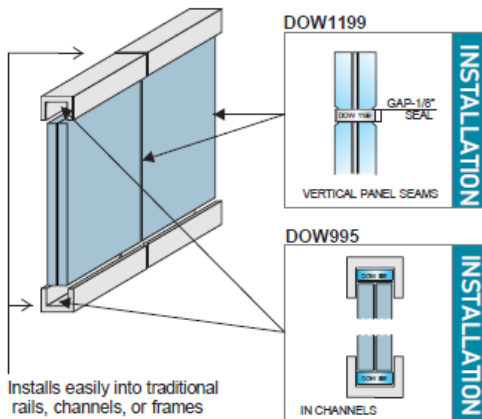

Power Leads:

Leads typically exit top center horizontal of panel - 10' pigtail standard

WARNING
DOW 1199 MUST OUT-GAS TO THE ATMOSPHERE DURING CURE. FRAMES WILL PREVENT PROPER CURING

Installs easily into traditional rails, channels, or frames

ALL wiring is intended to be routed through conduit for safety.

Each Smart Glass panel features a 10' pigtail of two 18-ga wires. (one yellow / one orange) These get routed through conduit from the glass edge to the Power Control Box typically mounted above a drop ceiling, utility cabinet, or supply room.