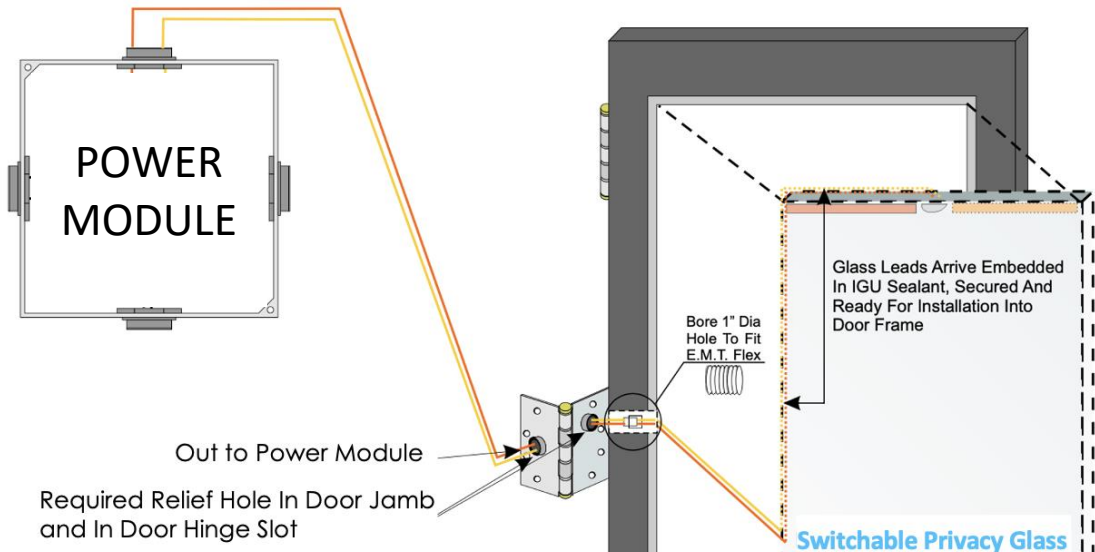

Switchable Privacy Glass – Frameless Door Solution

The Phoenix AG+M Switchable Privacy Glass / Smart Glass Door ships to the glazier fully-assembled and ready to be hung. The opening should be prepared by installing the appropriate receiving equipment to allow for proper door function.

Our proprietary Walking Beam Upper Pivot System ensures proper electrical transfer to the glazing panel. The information indicated the basic door type. For custom configurations please contact Phoenix AG+M.

Switchable Privacy Glass – Framed Door Solution

The Phoenix AG+M Electrified Hinge is the ideal solution ensuring proper electrification for fully framed Switchable Privacy Glass / Smart Glass Doors. This hinge is **NON-LOAD BEARING & MUST BE INSTALLED AS THE CENTER HINGE WITH A MINIMUM OF TWO STANDARD STRUCTURAL HINGES.**