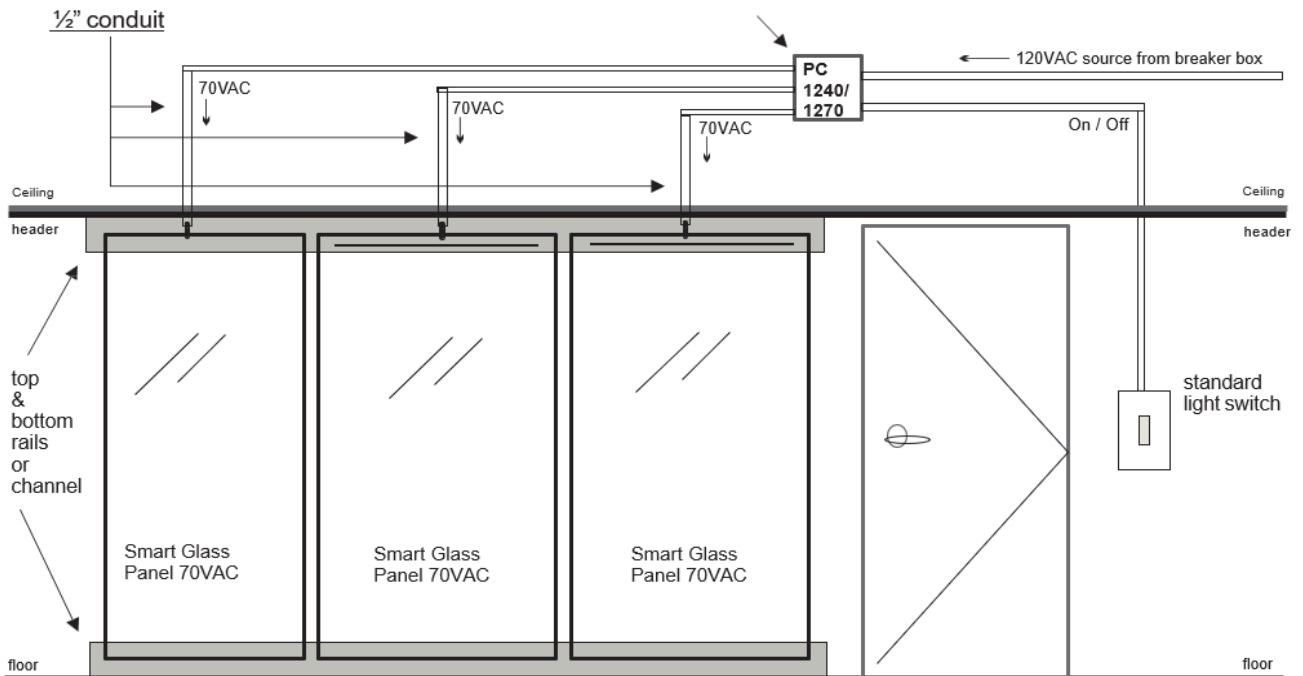

Wiring Diagram for PC1240/70 Power Controller/Switchable Smart Glass (typical) Installation

The PC1240/70 mounts directly to any Flat Surface. Each module can operate up to 100/sf Smart Glass. Input = 120VAC / Output = 70VAC.

ALL wiring is intended to be routed through conduit for safety.

Each Smart Glass panel features a 10' pigtail of two 18-ga wires. (one yellow / one orange) These get routed through conduit from the glass edge to the Power Control Box typically mounted above a drop ceiling, utility cabinet, or supply room.

Black, White, and Green wires from your breaker box get connected to the “Power In” connection block on the PC1240/70.

Yellow and Orange wires from your Smart Glass panel get connected to the “AC Out” connection block on the PC1240/70.

Your wires from the switch get connected to the “Dry Contact” connection block on the PC1240/70.