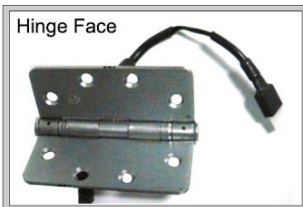

Switchable Privacy Glass – Framed Door Solution

The Phoenix AG+M Electrified Hinge is the ideal solution ensuring proper electrification for fully framed Switchable Privacy Glass / Smart Glass Doors. This hinge is **NON-LOAD BEARING & MUST BE INSTALLED AS THE CENTER HINGE WITH A MINIMUM OF TWO STANDARD STRUCTURAL HINGES.**