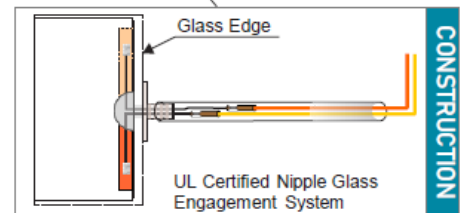

Switching Speed:
Private to Transparent: Approx 10 ms
Transparent to Private: Approx 10 ms

UV Blockage: 99%

Installation Data:

Wet Glazing Sealant Specification:

See page 5 of this document and contact Phoenix AG+M for additional glazing details and cautions.

Power Leads:

Leads typically exit top center horizontal of panel - 10' pigtail standard

WARNING
DOW 1199 MUST OUT-GAS TO THE ATMOSPHERE DURING CURE. FRAMES WILL PREVENT PROPER CURING

Installs easily into traditional rails, channels, or frames